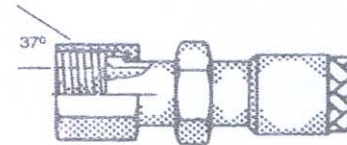

hose fitting corrugated metal hose

Floating Flange

Male Elbow - BSP

Female Elbow - BSP

Male Quick Coupling

Female Quick Coupling

JIC Swivel Female - 90° Bend

Swivel Female Bend - BSP

SAE Male Hex Pipe Nipple

JIC Male Hex Pipe Nipple

SAE Swivel Female

JIC Swivel Female

SAE Swivel Female - 90° Bend