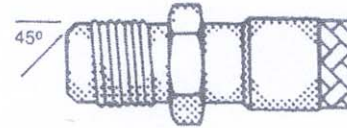

hose fitting corrugated metal hose

Floating Flange

Male Elbow - BSP

Female Elbow - BSP

Male Quick Coupling

Female Quick Coupling

JIC Swivel Female - 90° Bend

Swivel Female Bend - BSP

SAE Male Hex Pipe Nipple

JIC Male Hex Pipe Nipple

SAE Swivel Female

JIC Swivel Female

SAE Swivel Female - 90° Bend