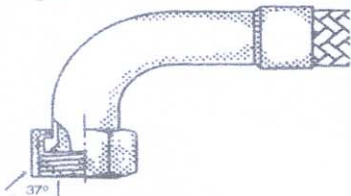

hose fitting corrugated metal hose

Floating Flange

Male Elbow - BSP

Female Elbow - BSP

Male Quick Coupling

Female Quick Coupling

JIC Swivel Female - 90° Bend

Swivel Female Bend - BSP

SAE Male Hex Pipe Nipple

JIC Male Hex Pipe Nipple

SAE Swivel Female

JIC Swivel Female

SAE Swivel Female - 90° Bend