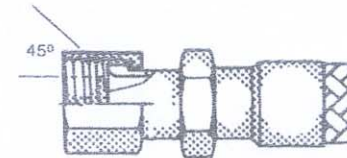

hose fitting corrugated metal hose

Floating Flange

Male Elbow - BSP

Female Elbow - BSP

Male Quick Coupling

Female Quick Coupling

JIC Swivel Female - 90° Bend

Swivel Female Bend - BSP

SAE Male Hex Pipe Nipple

JIC Male Hex Pipe Nipple

SAE Swivel Female

JIC Swivel Female

SAE Swivel Female - 90° Bend