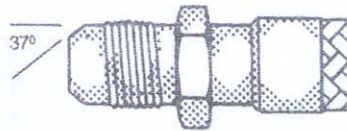

hose fitting corrugated metal hose

Floating Flange

Male Elbow - BSP

Female Elbow - BSP

Male Quick Coupling

Female Quick Coupling

JIC Swivel Female - 90° Bend

Swivel Female Bend - BSP

SAE Male Hex Pipe Nipple

JIC Male Hex Pipe Nipple

SAE Swivel Female

JIC Swivel Female

SAE Swivel Female - 90° Bend