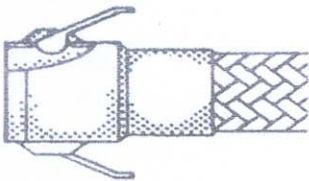

hose fitting corrugated metal hose

Floating Flange

Male Elbow - BSP

Female Elbow - BSP

Male Quick Coupling

Female Quick Coupling

JIC Swivel Female - 90° Bend

Swivel Female Bend - BSP

SAE Male Hex Pipe Nipple

JIC Male Hex Pipe Nipple

SAE Swivel Female

JIC Swivel Female

SAE Swivel Female - 90° Bend