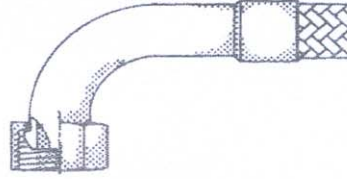

hose fitting corrugated metal hose

Floating Flange

Male Elbow - BSP

Female Elbow - BSP

Male Quick Coupling

Female Quick Coupling

JIC Swivel Female - 90° Bend

Swivel Female Bend - BSP

SAE Male Hex Pipe Nipple

JIC Male Hex Pipe Nipple

SAE Swivel Female

JIC Swivel Female

SAE Swivel Female - 90° Bend